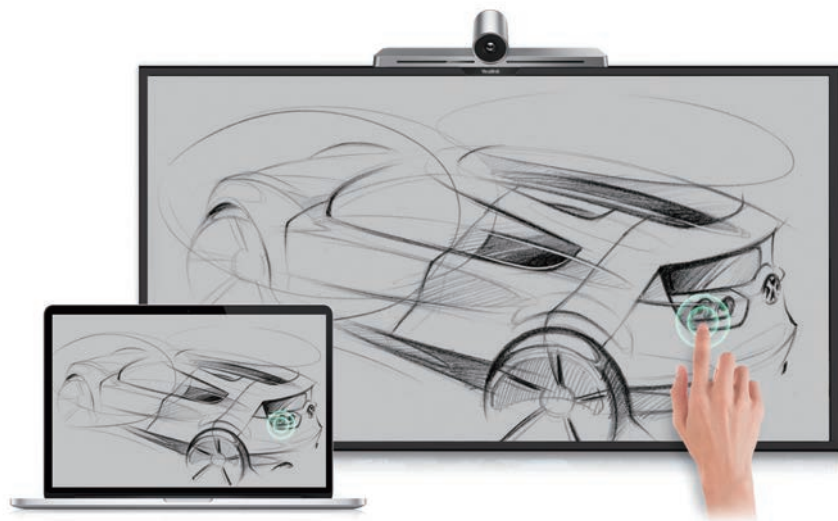

## WPP20, Yealink Wireless Presentation Pod Plug and Play, The Easiest Way of Content Sharing

WPP20 is a wireless presentation pod that partners with the Yealink new generation video conferencing system to offer a high-quality content sharing experience. Adopting 5G Wi-Fi network connectivity, WPP20 enables content sharing on an external display with just a single tap. When paired with the Yealink video conferencing system and a touchscreen television, WPP20's embedded meeting assistant software offers rich functionality such as inviting participants, conference recording and even reverse control of the laptop from the television screen. This rich feature set transforms any conference room into a hassle-free space for team collaboration.

## One-click, Trouble-free Presentations

- Easy Sharing. WPP20 connects to Yealink's 5GHz 802.11ac Wi-Fi network without the need for a router. With its excellent anti-interference capability, content sharing is smoother and easier than ever.
- Instant installation. Simply plug in WPP20 to a laptop via the universal USB port for a quick connection with the conferencing system. Users can click the button and start content sharing immediately, without any additional apps or software.
- Eliminate cabling. The wireless connectivity eliminates the cabling mess in the area between the display and the conference desk, reducing deployment costs and enabling a clutter-free meeting space.

## Feature-rich Control Functionality

WPP20's embedded meeting assistant software offers rich functionality such as inviting participants and conference recording, ensuring a fluid workflow and more effective meeting experience.

## Intuitive Reverse Control for Interactive Television

Interoperable with a touchscreen television, reverse control of the computer or laptop is easily enabled by clicking or dragging directly on your interactive television when paired with the Yealink video conferencing system and a touchscreen television.